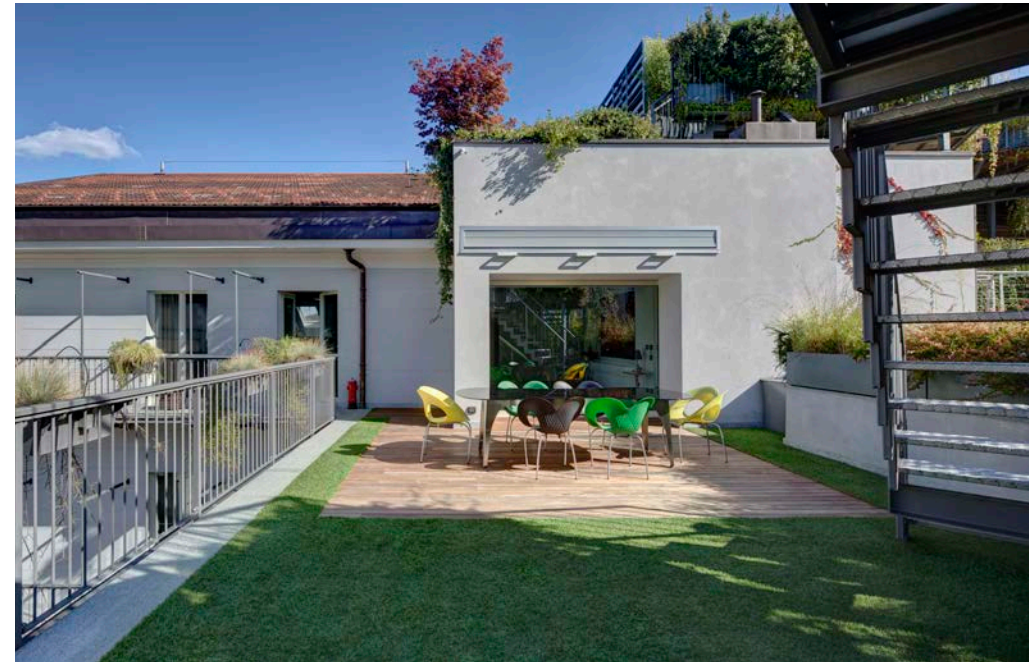

TORINO, ITALIA

Residenza privata