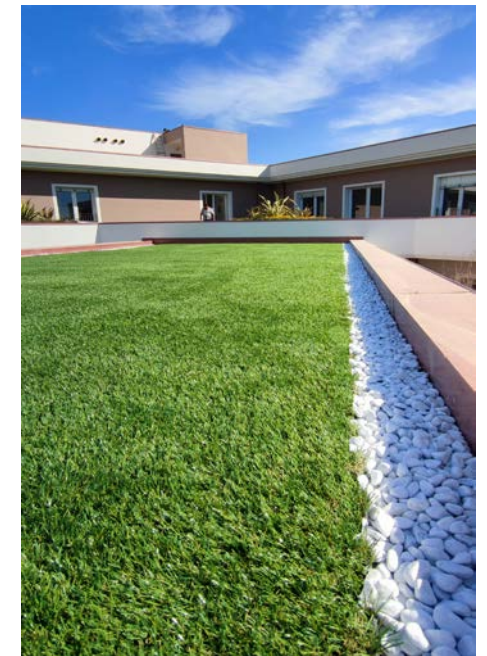

GROSSETO, ITALIA

RSA