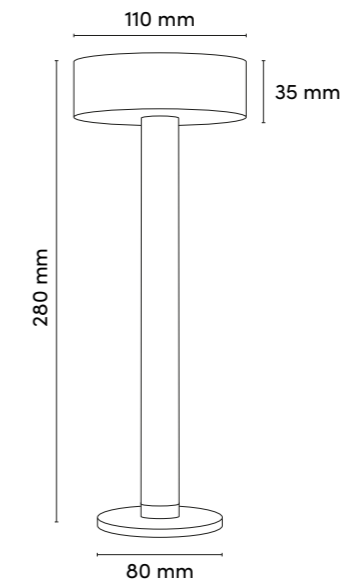

Scopri tutte
le lampade Lucy
Discover all
the Lucy lamps