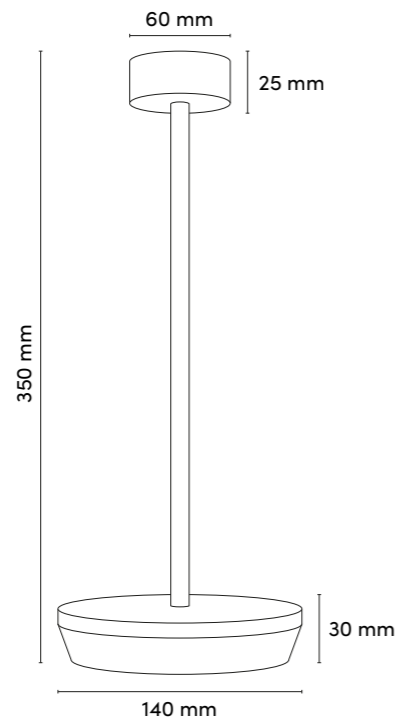

Schede tecniche

Technical product sheets

Rivetto

MATERIALI / MATERIALS

Alluminio lavorato al tornio, ferro, metacrilato

Lathe machined aluminum, iron, methacrylate

CARATTERISTICHE TECNICHE / TECHNICAL FEATURES

Rechargeable Li-ion 12V DC – 2900 mAh
Led 1,2 W – 2700 K – 120 lum
Dimmer

50 ore intensità max – 10 giorni intensità minima
50 hours max intensity – 10 days min. intensity

Disponibile in vari colori, finiture e materiali
Available in various colours, finishes and materials

Scopri tutte
le lampade Rivetto
Discover all
the Rivetto lamps

Lucy

MATERIALI / MATERIALS

Alluminio lavorato al tornio, acciaio inox, metacrilato

Lathe machined aluminum, stainless steel, methacrylate

Disponibile solo in versione anodizzato nero

Available only in black anodized version

CARATTERISTICHE TECNICHE / TECHNICAL FEATURES

Rechargeable Li-ion 12V DC – 2900 mAh
Led 3,6 W – 2700 K
Dimmer

14 ore intensità max – 200 ore intensità minima
14 hours max intensity – 200 hours min. intensity

Supporti disponibili in vari colori e materiali
Supports available in various colours and materials