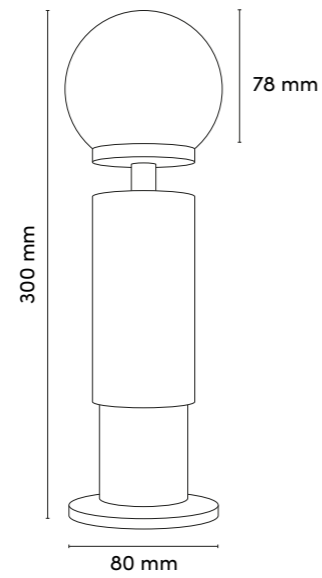

VARIANTS: glass sphere opaline or transparent

CARATTERISTICHE TECNICHE / TECHNICAL FEATURES

Rechargeable Li-ion 12V DC – 2900 mAh

Led 1,2 W – 2700 K – 120 lum

50 ore a uso continuato

50 hours for continuous use