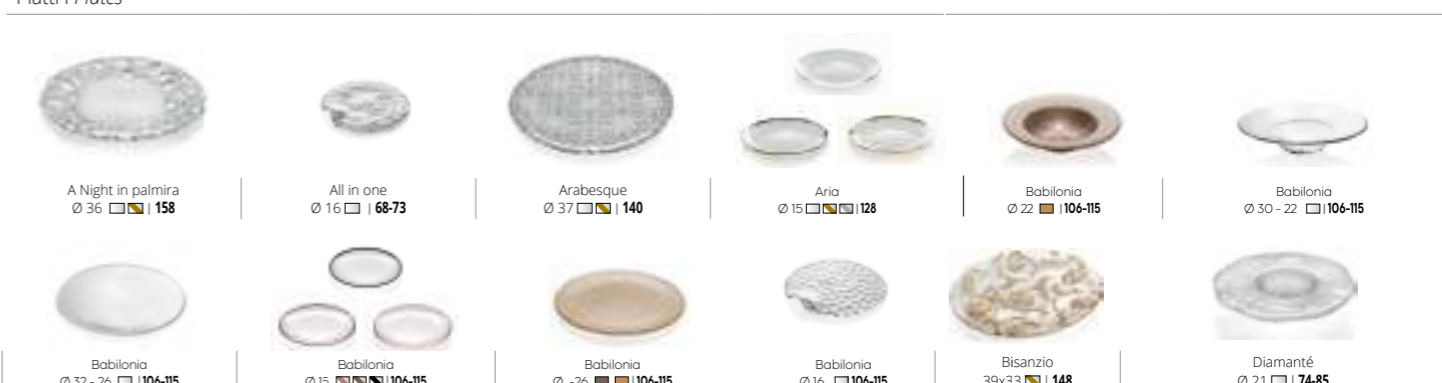

Piatti | Plates