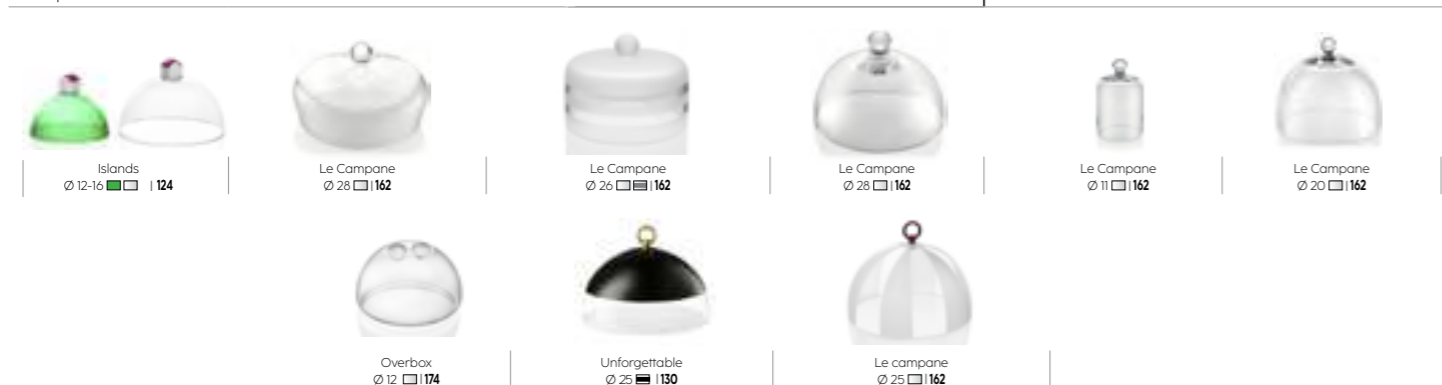

PR

DR

Alzate e portadolci | Footed plates and cake plates

Campane | Domes

Oliere | Oil bottles

Boli, coppette e ciotolini | Bowls, individual bowls and small dishes

Coppette set colori assortiti | Individual bowls set in assorted colours