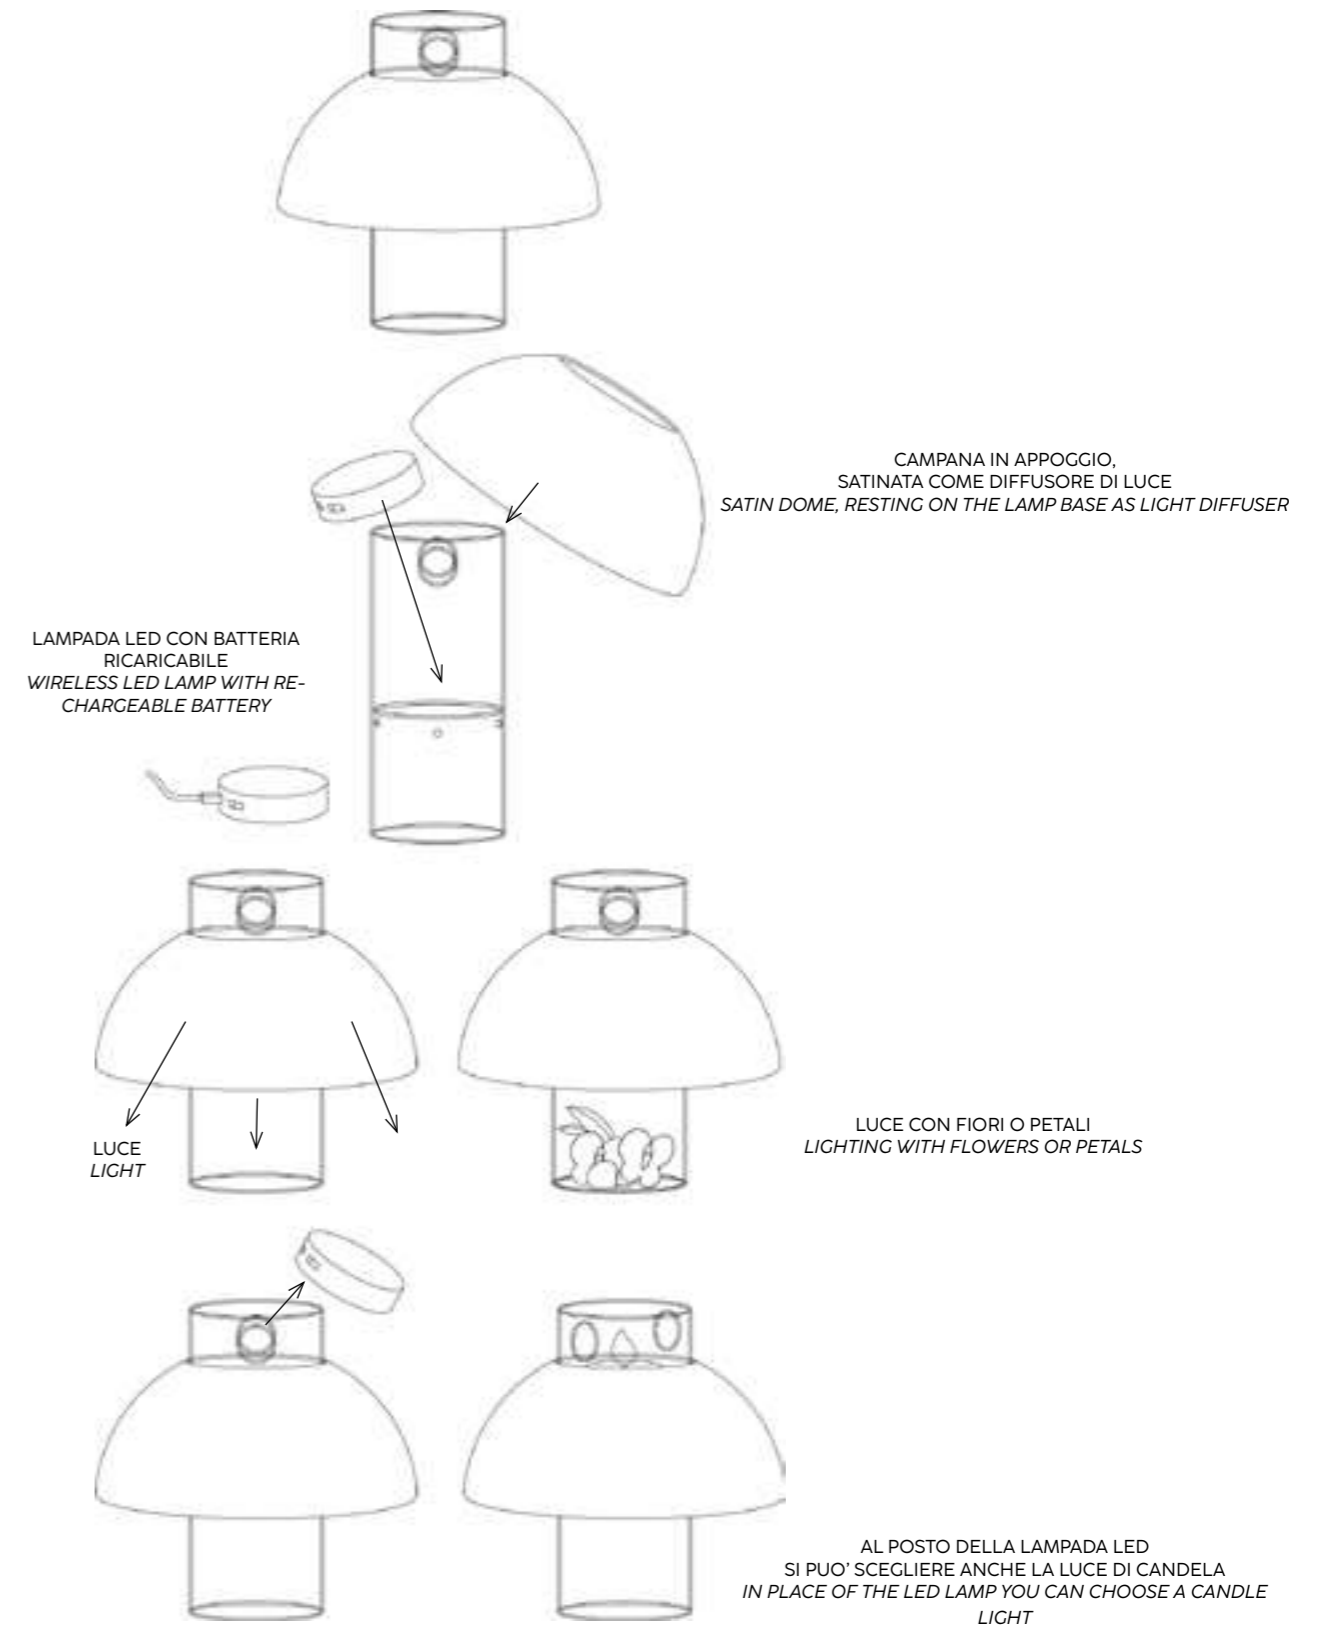

...al lato del letto, vicino ad un camino acceso, sul bordo di una vasca, sul tavolo per una cena romantica.

...nelle sere d'estate, in giardino, al profumo del gelsomino, brilla insieme alle lucciole.

Marta Sansoni

... Still a delicate project, which follows OVERLAYS and OVERLIGHT in this amusing game of words and deliberate allusions.

Compared to Overlight, the theme of LIGHT becomes even more significant, because this is ONLY a lamp or, as I prefer to think, romantically a lantern.

It is without power cable, because it's provided with a rechargeable battery so that it can be placed where it is needed, in any indoor and outdoor environment.

And if you instead prefer a more natural and inconsistent lighting, it can also be used with a candle inside.

Composed of two elements in light glass, it is deliberately minimal, small and "round" to evoke tenderness and be able to carry it with us, like a cuddle, a non-invasive but consoling presence.

The texture of the diffuser, satin and soft even to the touch, ensures a subdued and hypnotizing lighting.

... beside the bed, near a lit fireplace, on the edge of a tub, on the table for a romantic dinner.

... on summer evenings, in the garden, with the scent of jasmine, it shines with the fireflies.

OVERNIGHT | Collezione in vetro trasparente e sabbiato Collection in clear and sandblasted glass