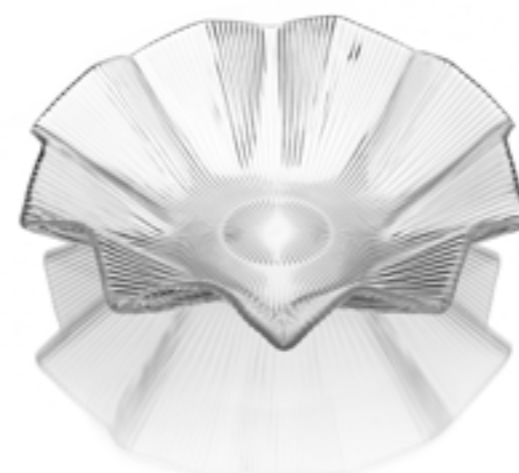

8641.1

Trasparente
Clear

8641.1 Fruttiera | *Fruit bowl*
Ø cm. 32 - h cm. 5
Ø inch. 12,6 - h inch. 2

8640.1

8639.1

8640.1 Vassoio formaggio
ovale con alette |
Cheese oval tray with grips
cm. 38x26 - h cm. 4
inch. 15x10,2 - h inch. 1,6

8639.1 Vassoio ovale |
Oval tray
cm. 34,5x22,5 - h cm. 3
inch. 13,6x8,8 - h inch. 1,2

PR

DR

8629.1

Trasparente
Clear

8629.1 Centrotavola |
Centrepiece
Ø cm. 39 - h cm. 10
Ø inch. 15,3 - h inch. 3,9

Decoro cromo oro
champagne
Gold chrome decoration

8629.2 Centrotavola |
Centrepiece
Ø cm. 39 - h cm. 10
Ø inch. 15,3 - h inch. 3,9

8628.1 Centro |
Centrepiece
Ø cm. 41 - h cm. 6
Ø inch. 16,1 - h inch. 2,4

8628.2 Centro |
Centrepiece
Ø cm. 41 - h cm. 6
Ø inch. 16,1 - h inch. 2,4

PR

HD

HW